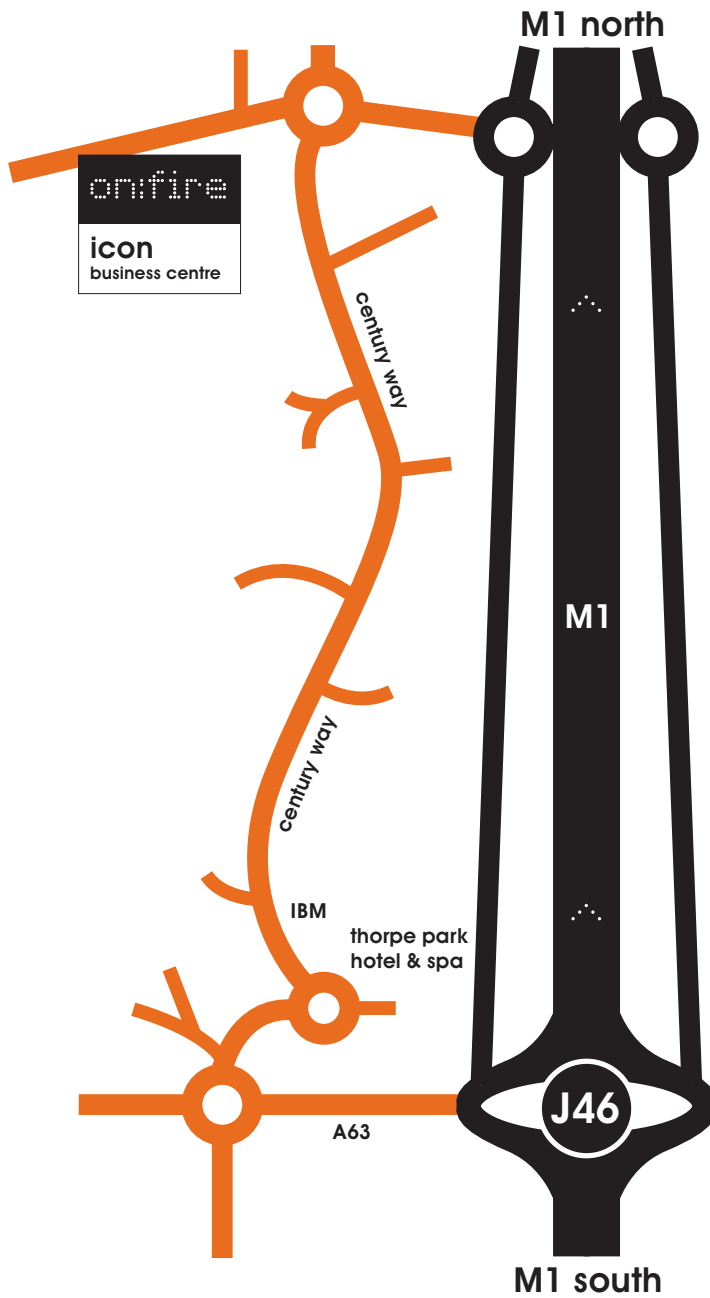

How to find us...

on:fire™
insight/strategic/creative

email: info@onfire-creative.co.uk

telephone: 0113 3970 386

facsimile: 0113 3970 450

on:fire communication

Icon Business Centre

4100 Park Approach

Thorpe Park

Leeds

LS15 8GB

visit: www.onfire-creative.co.uk